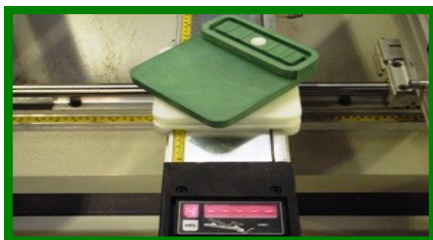

BVC for SCM Routech Call us today, we can help!

Route into your rubber tops? No problem. BVC rubber tops with incorporated groove can accept foam gasket to make a new seal.

BVC rubber tops are also sectional, 2" parts are no problem on our 6" cup. Just use gasket material. Cups are also available in half and quarter size (as seen in photos below).

Flexibility? You got it, BVC cups rotate every 15 degrees. Cup comes complete, includes base, cup, bottom gasket, ball valve and top gasket.

Replaceable parts available.

Save your tooling, BVC has no metal parts to route into.