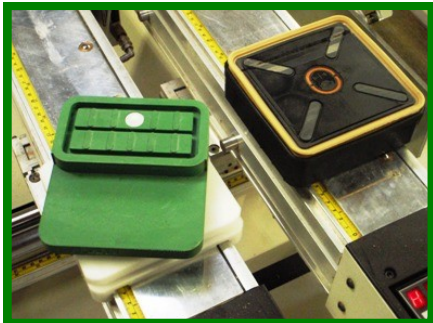

BVC for SCM Routech Call us today, we can help!

Route into your rubber tops? No problem. BVC rubber tops with incorporated groove can accept foam gasket to make a new seal.

BVC rubber tops are also sectional, 2" parts are no problem on our 6" cup. Just use gasket material. Cups are also available in half and quarter size (as seen in photos below).

Flexibility? You got it, BVC cups rotate every 15 degrees. Cup comes complete, includes base, cup, bottom gasket, ball valve and top gasket.

Replaceable parts available.

Save your tooling, BVC has no metal parts to route into.