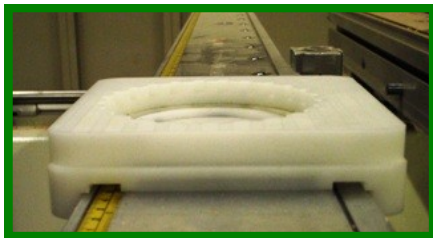

BVC for SCM Routech Call us today, we can help!

Route into your rubber tops? No problem. BVC rubber tops with incorporated groove can accept foam gasket to make a new seal.

BVC rubber tops are also sectional, 2" parts are no problem on our 6" cup. Just use gasket material. Cups are also available in half and quarter size (as seen in photos below).

Flexibility? You got it, BVC cups rotate every 15 degrees. Cup comes complete, includes base, cup, bottom gasket, ball valve and top gasket.

Replaceable parts available.

Save your tooling, BVC has no metal parts to route into.