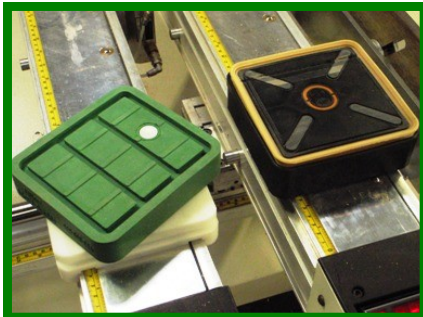

BVC for SCM Routech Call us today, we can help!

Route into your rubber tops? No problem. BVC rubber tops with incorporated groove can accept foam gasket to make a new seal.

BVC rubber tops are also sectional, 2" parts are no problem on our 6" cup. Just use gasket material. Cups are also available in half and quarter size (as seen in photos below).

Flexibility? You got it, BVC cups rotate every 15 degrees. Cup comes complete, includes base, cup, bottom gasket, ball valve and top gasket.

Replaceable parts available.

Save your tooling, BVC has no metal parts to route into.